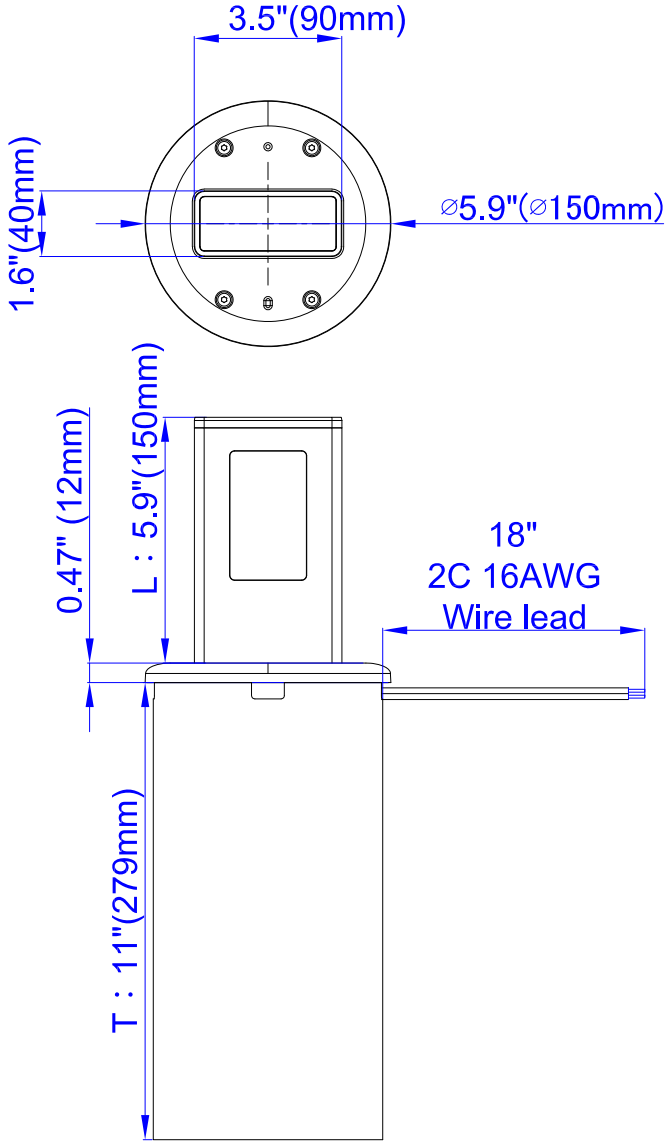

MLB-EL90U

SPECIFICATIONS

Date: .....
Type: .....
Project: .....
Firm: .....

PROFILE

MLB-EL90US-6-xx-xxD