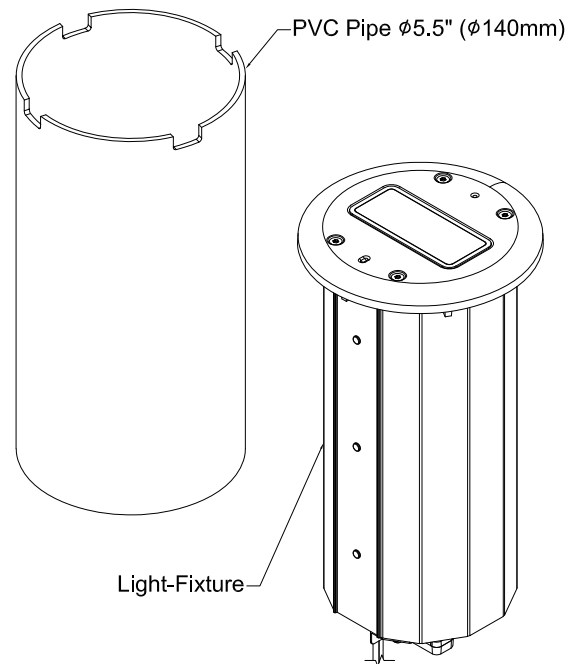

MLB-EL90U

SPECIFICATIONS

Date: .....
Type: .....
Project: .....
Firm: .....

PROFILE

MLB-EL90US-6-xx-xxD