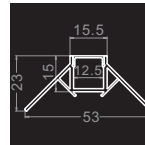

Decorative Series

(Unit: mm)

D-
181102

- Material: Anodized Aluminum 6063
- Color: Silver / Black / White
- Cover: Regular PC diffuser (milky / transparent / black)
- Width*Height: 46*26mm [1.81*1.02in.]
- Max. Length: Profile 3M [9.84ft.], cover 20M[65.6ft.]
- End cap: 2pcs/unit (1 pc with hole, 1 pc without hole)
- Clip/Screw:
- Match Strip Width: 8/10/12mm [0.31/0.39/0.47in.]
- Linear LED Density@milky cover: $\geq 120\text{LED/M/Row}$ [36LED/ft.]
- Light Output Rate of Finished Product: 30-40%
- Length of Finished Product: Strip Length+13mm [0.51in.]

D-
209091

- Material: Anodized Aluminum 6063
- Color: Silver / Black / White
- Cover: Regular PC diffuser (milky / transparent / black)
- Width*Height: 53*23mm [2.09*0.91in.]
- Max. Length: Profile 3M [9.84ft.], cover 20M[65.6ft.]
- End cap: 2pcs/unit (1 pc with hole, 1 pc without hole)
- Clip/Screw:
- Match Strip Width: 8/10/12mm [0.31/0.39/0.47in.]
- Linear LED Density@milky cover: $\geq 120\text{LED/M/Row}$ [36LED/ft.]
- Light Output Rate of Finished Product: 30-40%
- Length of Finished Product: Strip Length+13mm [0.51in.]

Decorative Series

(Unit: mm)

D-
22059

- Material: Anodized Aluminum 6063
- Color: Silver / Black / White
- Cover: Regular PC diffuser (milky / transparent / black)
- Width*Height: 56*15mm [2.2*0.59in.]
- Max. Length: Profile 3M [9.84ft.], cover 20M[65.6ft.]
- End cap: 2pcs/unit (1 pc with hole, 1 pc without hole)
- Clip/Screw:
- Match Strip Width: 8/10/12mm [0.31/0.39/0.47in.]
- Linear LED Density@milky cover: $\geq 120\text{LED/M/Row}$ [36LED/ft.]
- Light Output Rate of Finished Product: 40-50%
- Length of Finished Product: Strip Length+13mm [0.51in.]

D-22059-SB Optional Side Bendable Version

D-
24055