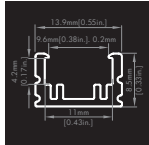

Mounting Accessory Series for Waterproof Strip

(Unit: mm)

MAWS-5530