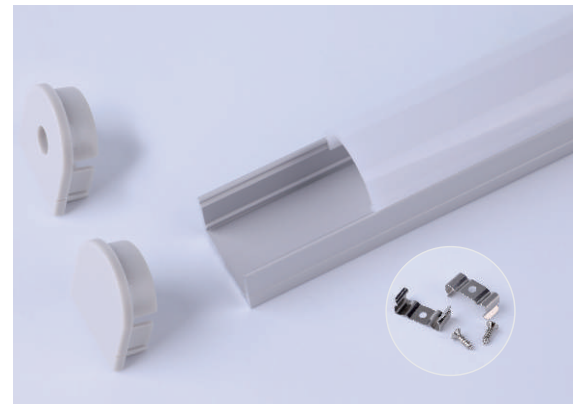

RSM-
6760

- Material: Anodized Aluminum 6063
- Color: Silver / Black / White
- Cover: Regular PC diffuser (milky / transparent / black)
- Width*Height: 17*15mm [0.67*0.6in.]
- Max. Length: Profile 3M [9.84ft.], cover 20M [65.6ft.]
- End cap: 2pcs/unit (1pc with hole, 1pc without hole)
- Clip/Screw: 2pcs/M [2pcs/39.4in.]
- Match Strip Width: 8/10/12mm [0.31/0.39/0.47in.]
- Linear LED Density@milky cover: $\geq 120\text{LED/M/Row}$ [36LED/ft.]
- Light Output Rate of Finished Product: 50-60%
- Length of Finished Product: Strip Length+14mm [0.55in.]

RSM-
7679-A

- Material: Anodized Aluminum 6063
- Color: Silver / Black / White
- Cover: Regular PC diffuser (milky / transparent / black)
- Width*Height: 19.4*20mm [0.76*0.79in.]
- Max. Length: Profile 3M [9.84ft.], cover 3M [9.84ft.]
- End cap: 2pcs/unit (1pc with hole, 1pc without hole)
- Clip/Screw: 2pcs/M [2pcs/39.4in.]
- Match Strip Width: 8/10/12mm [0.31/0.39/0.47in.]
- Linear LED Density@milky cover: $\geq 120\text{LED/M}$ [36LED/ft.]
- Light Output Rate of Finished Product: 50-60%
- Length of Finished Product: Strip Length+14mm [0.55in.]