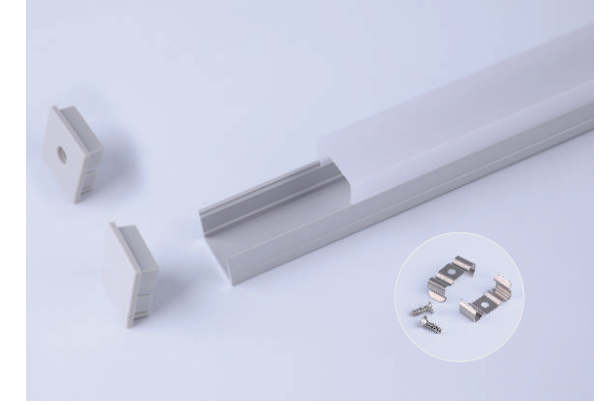

RSM-
7679-B

- Material: Anodized Aluminum 6063
- Color: Silver / Black / White
- Cover: Regular PC diffuser (milky / transparent / black)
- Width*Height: 19.4*20mm [0.76*0.79in.]
- Max. Length: Profile 3M [9.84ft.], cover 20M[65.6ft.]
- End cap: 2pcs/unit (1pc with hole, 1pc without hole)
- Clip/Screw: 2pcs/M [2pcs/39.4in.]
- Match Strip Width: 8/10/12mm [0.31/0.39/0.47in.]
- Linear LED Density@milky cover: $\geq 120\text{LED/M/Row}$ [36LED/ft.]
- Light Output Rate of Finished Product: 50-60%
- Length of Finished Product: Strip Length+14mm [0.55in.]