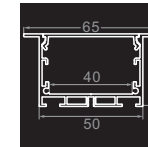

Office Recessed Mounting Series

Office Recessed Mounting Series

(Unit: mm)

ORM-197

- Material: Anodized Aluminum 6063
- Color: Silver / Black / White
- Cover: Regular PC diffuser (milky / transparent / black)
- Width*Height: 50*35mm [1.97*1.38in.]
- Max. Length: Profile 3M [9.84ft.], cover 20M[65.6ft.]
- End cap: 2pcs/unit (1 pc with hole, 1 pc without hole)
- Clip/Screw: 2pcs/M [2pcs/39.4in.]
- Match Strip Width: 15/20mm [0.59/0.79in.] 2-rows
- Linear LED Density@milky cover: $\geq 120\text{LED/M/Row}$ [36LED/ft.]
- Light Output Rate of Finished Product: 40-50%
- Length of Finished Product: Strip Length+20mm [0.79in.]

ORM-256

- Material: Anodized Aluminum 6063
- Color: Silver / Black / White
- Cover: Regular PC diffuser (milky / transparent / black)
- Width*Height: 65*35mm [2.56*1.38in.]
- Max. Length: Profile 3M [9.84ft.], cover 10M [32.8ft.]
- End cap: 2pcs/unit (1 pc with hole, 1 pc without hole)
- Clip/Screw: 2pcs/M [2pcs/39.4in.]
- Match Strip Width: 15*2/20/25mm [0.59*2/0.79/0.98in.]
- Linear LED Density@milky cover: $\geq 120\text{LED/M/Row}$ [36LED/ft.]
- Light Output Rate of Finished Product: 40-50%
- Length of Finished Product: Strip Length+30mm [1.18in.]

ORM-354

- Material: Anodized Aluminum 6063
- Color: Silver / Black / White
- Cover: Regular PC diffuser (milky / transparent / black)
- Width*Height: 90*35mm [3.54*1.38in.]
- Max. Length: Profile 3M [9.84ft.], cover 10M [32.8ft.]
- End cap: 2pcs/unit (1 pc with hole, 1 pc without hole)
- Clip/Screw: 2pcs/M [2pcs/39.4in.]
- Match Strip Width: 15*3/20*3/25*2mm [0.59*4/0.79*3/0.98*2in.]
- Linear LED Density@milky cover: $\geq 120\text{LED/M/Row}$ [36LED/ft.]
- Light Output Rate of Finished Product: 50-60%
- Length of Finished Product: Strip Length+30mm [1.18in.]