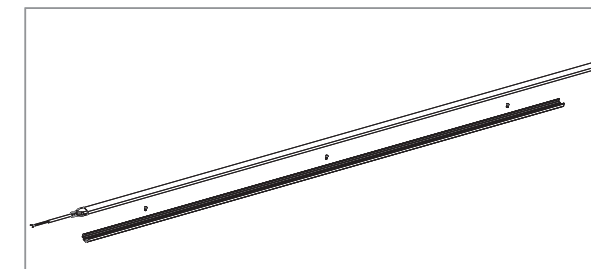

Mounting Accessory Series for Waterproof Strip