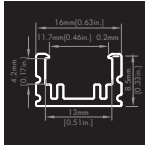

MAWS-6330

- Material: Anodized Aluminum 6063
- Color: Silver
- Cover: Regular PC diffuser (milky)
- Width*Height: 16*8.5mm [0.63*0.3in.]
- Max. Length: Profile 3M [9.84ft.], cover 20M [65.6ft.]
- End cap: /
- Clip/Screw: 3pcs/M [3pcs/39.4in.]
- Match Strip Width: Waterproof strip in 12mm [0.47in.]
- Linear LED Density@milky cover: $\geq 120\text{LED/M/Row}$ [36LED/ft.]
- Light Output Rate of Finished Product: 70-80%
- Length of Finished Product: Same as Strip