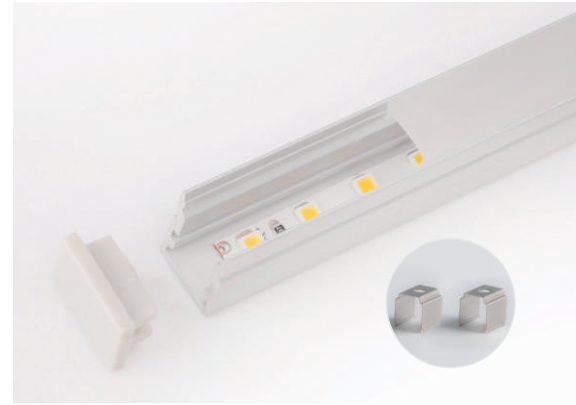

## Mini Surface Mounting Series

(Unit: mm)

**MSM-3951**

Installation Diagram

- Material: Anodized Aluminum 6063
- Color: Silver / Black / White
- Cover: Regular PC diffuser (milky / transparent / black)
- Width\*Height: 10\*13mm [0.39\*0.51in.]
- Max. Length: Profile 3M [9.84ft.], cover 20M [65.6ft.]
- End cap: 2pcs/unit (1pc with hole, 1pc without hole)
- Clip/Screw: 2pcs/M [2pcs/39.4in.]
- Match Strip Width: 5mm [0.2in.]
- Linear LED Density@milky cover:  $\geq 120\text{LED/M/Row}$  [36LED/ft.]
- Light Output Rate of Finished Product: 40-50%
- Length of Finished Product: Strip Length+13mm [0.51in.]