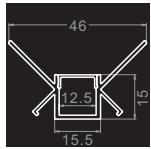

Decorative Series

(Unit: mm)

D-
181102