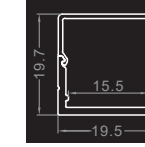

RSM-
7679-B

Installation Diagram