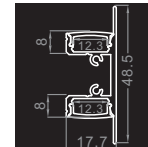

Wall Washer Series

(Unit: mm)

WW-
1970