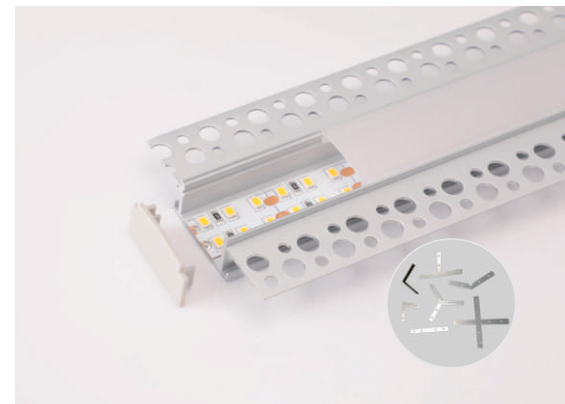

D-22059-SB Optional Side Bendable Version