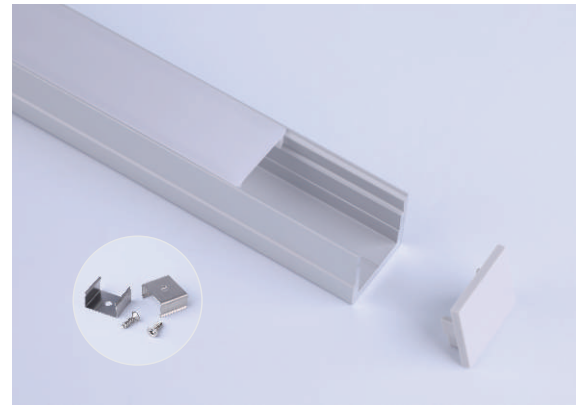

RSM-
7679-B

- Material: Anodized Aluminum 6063
- Color: Silver / Black / White
- Cover: Regular PC diffuser (milky / transparent / black)
- Width*Height: 19.4*20mm [0.76*0.79in.]
- Max. Length: Profile 3M [9.84ft.], cover 20M[65.6ft.]
- End cap: 2pcs/unit (1pc with hole, 1pc without hole)
- Clip/Screw: 2pcs/M [2pcs/39.4in.]
- Match Strip Width: 8/10/12mm [0.31/0.39/0.47in.]
- Linear LED Density@milky cover: $\geq 120\text{LED/M/Row}$ [36LED/ft.]
- Light Output Rate of Finished Product: 50-60%
- Length of Finished Product: Strip Length+14mm [0.55in.]