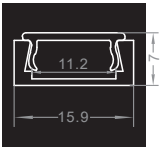

- Material: Anodized Aluminum 6063
- Color: Silver / Black / White
- Cover: Regular PC diffuser (milky / transparent / black)
- Width*Height: 12*15mm [0.47*0.59in.]
- Max. Length: Profile 3M [9.84ft.], cover 20M[65.6ft.]
- End cap: 2pcs/unit (1 pc with hole, 1 pc without hole)
- Clip/Screw: 2pcs/M [2pcs/39.4in.]
- Match Strip Width: 8mm [0.31in.]
- Linear LED Density@milky cover: ≥ 120 LED/M/Row [36LED/ft.]
- Light Output Rate of Finished Product: 40-50%
- Length of Finished Product: Strip Length+25mm [0.981 in.]

RSM-
5928