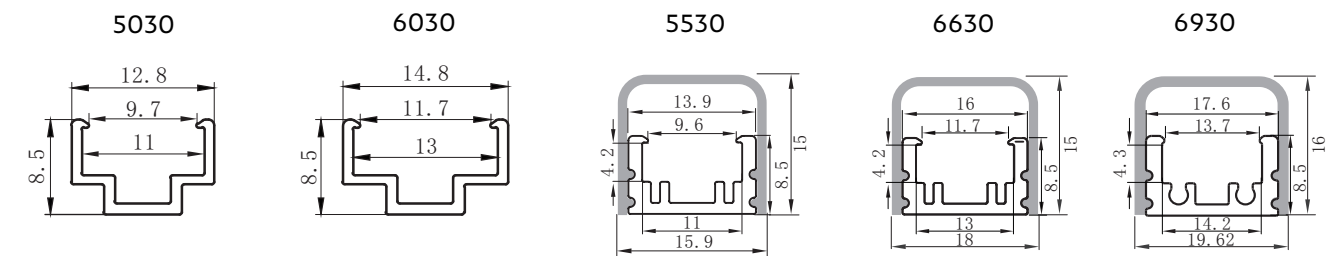

## Mounting Accessory Series for Waterproof Strip

(Unit: mm)

Part # AL-MASW-xxxx