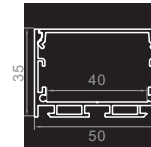

OS-197

Installation Diagram