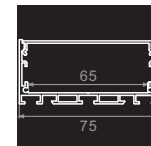

- Material: Anodized Aluminum 6063
- Color: Silver / Black / White
- Cover: Regular PC diffuser (milky / transparent / black)
- Width*Height: 50*35mm [1.97*1.38in.]
- Max. Length: Profile 3M [9.84ft.], cover 10M [32.8ft.]
- End cap: 2pcs/unit (1 pc with hole, 1 pc without hole)
- Clip/Screw: 2pcs/M [2pcs/39.4in.]
- Match Strip Width: 15*2/20/25mm [0.59*2/0.79/0.98in.]
- Linear LED Density@milky cover: $\geq 120\text{LED/M/Row}$ [36LED/ft.]
- Light Output Rate of Finished Product: 40-50%
- Length of Finished Product: Strip Length+13mm [0.51in.]

OS-295

Installation Diagram