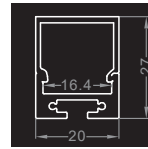

- Material: Anodized Aluminum 6063
- Color: Silver / Black / White
- Cover: Regular PC diffuser (milky / transparent / black)
- Width*Height: 20.3*27mm [0.8*1.06in.]
- Max. Length: Profile 3M [9.84ft.], cover 3M [9.84ft.]
- End cap: 2pcs/unit (1 pc with hole, 1 pc without hole)
- Clip/Screw: 2pcs/M [2pcs/39.4in.]
- Match Strip Width: 12/15mm [0.47/0.59in.]
- Linear LED Density@milky cover: $\geq 120\text{LED}/\text{M}/\text{Row}$ [36LED/ft.]
- Light Output Rate of Finished Product: 70-80%
- Length of Finished Product: Strip Length+ 14mm [0.55in.]