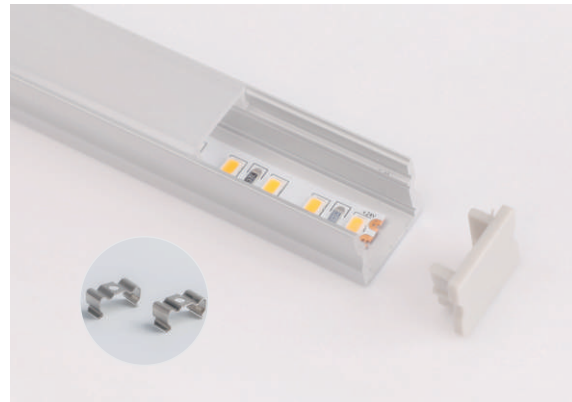

RSM-
6351

Installation Diagram

- Material: Anodized Aluminum 6063
- Color: Silver / Black / White
- Cover: Regular PC diffuser (milky / transparent / black)
- Width*Height: 16*13mm [0.63*0.51in.]
- Max. Length: Profile 3M [9.84ft.], cover 20M[65.6ft.]
- End cap: 2pcs/unit (1 pc with hole, 1 pc without hole)
- Clip/Screw: 2pcs/M [2pcs/39.4in.]
- Match Strip Width: 8/10mm [0.31/0.39in.]
- Linear LED Density@milky cover: ≥ 120 LED/M/Row [36LED/ft.]
- Light Output Rate of Finished Product: 30-40%
- Length of Finished Product: Strip Length+13mm [0.51 in.]

RSM-
6760

Installation Diagram

- Material: Anodized Aluminum 6063
- Color: Silver / Black / White
- Cover: Regular PC diffuser (milky / transparent / black)
- Width*Height: 17.1*15.3mm [0.67*0.6in.]
- Max. Length: Profile 3M [9.84ft.], cover 20M[65.6ft.]
- End cap: 2pcs/unit (1 pc with hole, 1 pc without hole)
- Clip/Screw: 2pcs/M [2pcs/39.4in.]
- Match Strip Width: 8/10/12mm [0.31/0.39/0.47in.]
- Linear LED Density@milky cover: ≥ 120 LED/M/Row [36LED/ft.]
- Light Output Rate of Finished Product: 40-50%
- Length of Finished Product: Strip Length+13mm [0.51 in.]