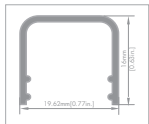

Mounting Accessory Series for Waterproof Strip

(Unit: mm)

MAWS-5530

- Material: Anodized Aluminum 6063
- Color: Silver
- Cover: Regular PC diffuser (milky)
- Width*Height: 13.9*8.5mm [0.55*0.3in.]
- Max. Length: Profile 3M [9.84ft.], cover 20M [65.6ft.]
- End cap: /
- Clip/Screw: 3pcs/M [3pcs/39.4in.]
- Match Strip Width: Waterproof strip in 10mm [0.4in.]
- Linear LED Density@milky cover: $\geq 120\text{LED/M/Row}$ [36LED/ft.]
- Light Output Rate of Finished Product: 70-80%
- Length of Finished Product: Same as Strip

MAWS-6330

- Material: Anodized Aluminum 6063
- Color: Silver
- Cover: Regular PC diffuser (milky)
- Width*Height: 16*8.5mm [0.63*0.3in.]
- Max. Length: Profile 3M [9.84ft.], cover 20M [65.6ft.]
- End cap: /
- Clip/Screw: 3pcs/M [3pcs/39.4in.]
- Match Strip Width: Waterproof strip in 12mm [0.47in.]
- Linear LED Density@milky cover: $\geq 120\text{LED/M/Row}$ [36LED/ft.]
- Light Output Rate of Finished Product: 70-80%
- Length of Finished Product: Same as Strip

MAWS-6930

- Material: Anodized Aluminum 6063
- Color: Silver
- Cover: Regular PC diffuser (milky)
- Width*Height: 17.6*8.5mm [0.69*0.3in.]
- Max. Length: Profile 3M [9.84ft.], cover 20M [65.6ft.]
- End cap: /
- Clip/Screw: 3pcs/M [3pcs/39.4in.]
- Match Strip Width: Waterproof strip in 14mm [0.55in.]
- Linear LED Density@milky cover: $\geq 120\text{LED/M/Row}$ [36LED/ft.]
- Light Output Rate of Finished Product: 70-80%
- Length of Finished Product: Same as Strip