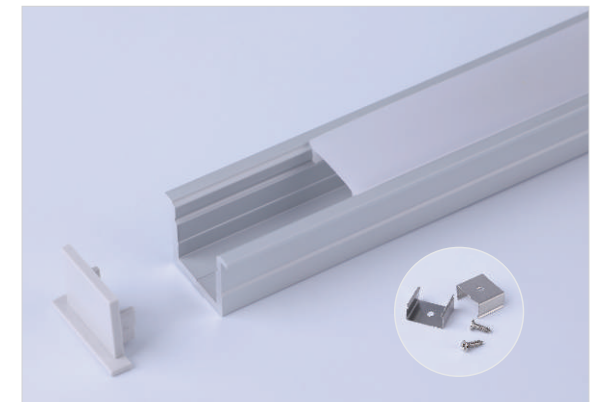

RRM-9860

Installation Diagram

- Material: Anodized Aluminum 6063
- Color: Silver / Black / White
- Cover: Regular PC diffuser (milky / transparent / black)
- Width*Height: 25*15.3mm [0.98*0.6in.]
- Max. Length: Profile 3M [9.84ft.], cover 20M[65.6ft.]
- End cap: 2pcs/unit (1 pc with hole, 1 pc without hole)
- Clip/Screw: 2pcs/M [2pcs/39.4in.]
- Match Strip Width: 8/10/12mm [0.31/0.39/0.47in.]
- Linear LED Density@milky cover: $\geq 120\text{LED/M/Row}$ [36LED/ft.]
- Light Output Rate of Finished Product: 40-50%
- Length of Finished Product: Strip Length+22mm [0.87in.]

RRM-8367

Installation Diagram

- Material: Anodized Aluminum 6063
- Color: Silver / Black / White
- Cover: Regular PC diffuser (milky / transparent / black)
- Width*Height: 21*17mm [0.83*0.67in.]
- Max. Length: Profile 3M [9.84ft.], cover 20M [65.6ft.]
- End cap: 2pcs/unit (1 pc with hole, 1 pc without hole)
- Clip/Screw: 2pcs/M [2pcs/39.4in.]
- Match Strip Width: 8/10/12mm [0.31/0.39/0.47in.]
- Linear LED Density@milky cover: $\geq 120\text{LED/M/Row}$ [36LED/ft.]
- Light Output Rate of Finished Product: 50-60%
- Length of Finished Product: Strip Length+18mm [0.71in.]