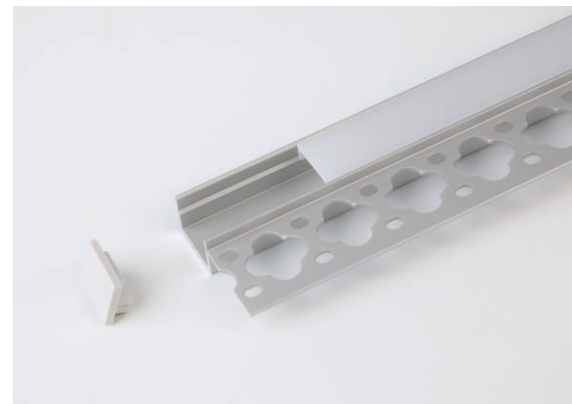

D-
14045-S

- Material: Anodized Aluminum 6063
- Color: Silver / Black / White
- Cover: Regular PC diffuser (milky / transparent / black)
- Width*Height: 35.5*11.3mm [1.4*0.45in.]
- Max. Length: Profile 10M [32.8ft.], cover 20M [65.6ft.]
- End cap: 2pcs/unit (1pc with hole, 1pc without hole)
- Clip/Screw:
- Match Strip Width: 8/10/12mm [0.31/0.39/0.47in.]
- Linear LED Density@milky cover: $\geq 120\text{LED/M/Row}$ [36LED/ft.]
- Light Output Rate of Finished Product: 30-40%
- Length of Finished Product: Strip Length+ 14mm [0.55in.]