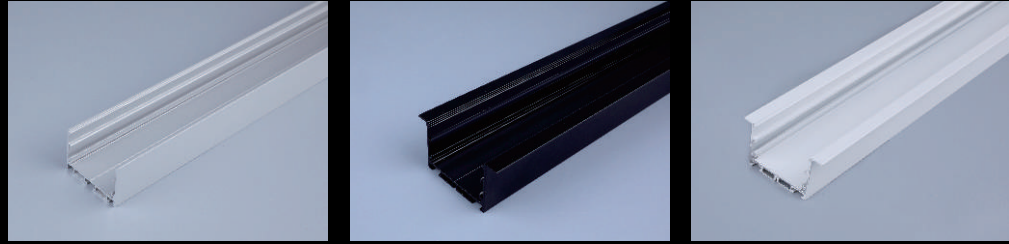

Aluminum Options

Silver

Black

White