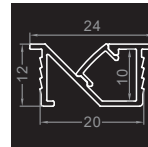

Regular Recessed Mounting Series

(Unit: mm)

RRM-
9447

Installation Diagram

- Material: Anodized Aluminum 6063
- Color: Silver / Black / White
- Cover: Regular PC diffuser (milky / transparent / black)
- Width*Height: 24*12mm [0.94*0.47in.]
- Max. Length: Profile 3M [9.84ft.], cover 20M [65.6ft.]
- End cap: 2pcs/unit (1pc with hole, 1pc without hole)
- Clip/Screw: 2pcs/M [2pcs/39.4in.]
- Match Strip Width: 8mm [0.31in.]
- Linear LED Density@milky cover: $\geq 120\text{LED}/\text{M}/\text{Row}$ [36LED/ft.]
- Light Output Rate of Finished Product: 50-60%
- Length of Finished Product: Strip Length+28mm [1.1in.]