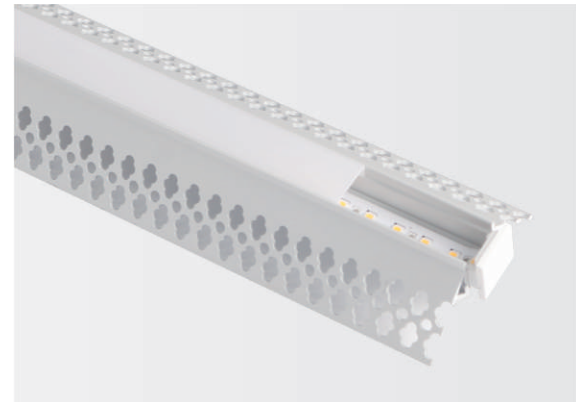

Decorative Series

(Unit: mm)

D-
181102

- Material: Anodized Aluminum 6063
- Color: Silver / Black / White
- Cover: Regular PC diffuser (milky / transparent / black)
- Width*Height: 46*26mm [1.81*1.02in.]
- Max. Length: Profile 3M [9.84ft.], cover 20M[65.6ft.]
- End cap: 2pcs/unit (1 pc with hole, 1 pc without hole)
- Clip/Screw:
- Match Strip Width: 8/10/12mm [0.31/0.39/0.47in.]
- Linear LED Density@milky cover: $\geq 120\text{LED/M/Row}$ [36LED/ft.]
- Light Output Rate of Finished Product: 30-40%
- Length of Finished Product: Strip Length+13mm [0.51in.]