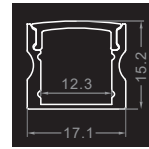

Regular Surface Mounting Series

(Unit: mm)

RSM-
6733

Installation Diagram

- Material: Anodized Aluminum 6063
- Color: Silver / Black / White
- Cover: Regular PC diffuser (milky / transparent / black)
- Width*Height: 17.1*8.5mm [0.67*0.33in.]
- Max. Length: Profile 3M [9.84ft.], cover 20M[65.6ft.]
- End cap: 2pcs/unit (1 pc with hole, 1 pc without hole)
- Clip/Screw: 2pcs/M [2pcs/39.4in.]
- Match Strip Width: 8/10/12mm [0.31/0.39/0.47in.]
- Linear LED Density@milky cover: ≥ 240 LED/M/Row [73LED/ft.]
- Light Output Rate of Finished Product: 60-70%
- Length of Finished Product: Strip Length+13mm [0.51 in.]

RSM-
6351

Installation Diagram

- Material: Anodized Aluminum 6063
- Color: Silver / Black / White
- Cover: Regular PC diffuser (milky / transparent / black)
- Width*Height: 16*13mm [0.63*0.51in.]
- Max. Length: Profile 3M [9.84ft.], cover 20M[65.6ft.]
- End cap: 2pcs/unit (1 pc with hole, 1 pc without hole)
- Clip/Screw: 2pcs/M [2pcs/39.4in.]
- Match Strip Width: 8/10mm [0.31/0.39in.]
- Linear LED Density@milky cover: ≥ 120 LED/M/Row [36LED/ft.]
- Light Output Rate of Finished Product: 30-40%
- Length of Finished Product: Strip Length+13mm [0.51 in.]

RSM-
6760

Installation Diagram

- Material: Anodized Aluminum 6063
- Color: Silver / Black / White
- Cover: Regular PC diffuser (milky / transparent / black)
- Width*Height: 17.1*15.3mm [0.67*0.6in.]
- Max. Length: Profile 3M [9.84ft.], cover 20M[65.6ft.]
- End cap: 2pcs/unit (1 pc with hole, 1 pc without hole)
- Clip/Screw: 2pcs/M [2pcs/39.4in.]
- Match Strip Width: 8/10/12mm [0.31/0.39/0.47in.]
- Linear LED Density@milky cover: ≥ 120 LED/M/Row [36LED/ft.]
- Light Output Rate of Finished Product: 40-50%
- Length of Finished Product: Strip Length+13mm [0.51 in.]

RSM-
4759

Installation Diagram