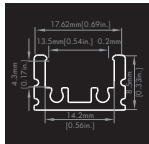

Mounting Accessory Series for Waterproof Strip

(Unit: mm)

MAWS-5530

- Material: Anodized Aluminum 6063
- Color: Silver
- Cover: Regular PC diffuser (milky)
- Width*Height: 13.9*8.5mm [0.55*0.3in.]
- Max. Length: Profile 3M [9.84ft.], cover 20M [65.6ft.]
- End cap: /
- Clip/Screw: 3pcs/M [3pcs/39.4in.]
- Match Strip Width: Waterproof strip in 10mm [0.4in.]
- Linear LED Density@milky cover: $\geq 120\text{LED/M/Row}$ [36LED/ft.]
- Light Output Rate of Finished Product: 70-80%
- Length of Finished Product: Same as Strip

MAWS-6330

- Material: Anodized Aluminum 6063
- Color: Silver
- Cover: Regular PC diffuser (milky)
- Width*Height: 16*8.5mm [0.63*0.3in.]
- Max. Length: Profile 3M [9.84ft.], cover 20M [65.6ft.]
- End cap: /
- Clip/Screw: 3pcs/M [3pcs/39.4in.]
- Match Strip Width: Waterproof strip in 12mm [0.47in.]
- Linear LED Density@milky cover: $\geq 120\text{LED/M/Row}$ [36LED/ft.]
- Light Output Rate of Finished Product: 70-80%
- Length of Finished Product: Same as Strip

MAWS-6930

- Material: Anodized Aluminum 6063
- Color: Silver
- Cover: Regular PC diffuser (milky)
- Width*Height: 17.6*8.5mm [0.69*0.3in.]
- Max. Length: Profile 3M [9.84ft.], cover 20M [65.6ft.]
- End cap: /
- Clip/Screw: 3pcs/M [3pcs/39.4in.]
- Match Strip Width: Waterproof strip in 14mm [0.55in.]
- Linear LED Density@milky cover: $\geq 120\text{LED/M/Row}$ [36LED/ft.]
- Light Output Rate of Finished Product: 70-80%
- Length of Finished Product: Same as Strip