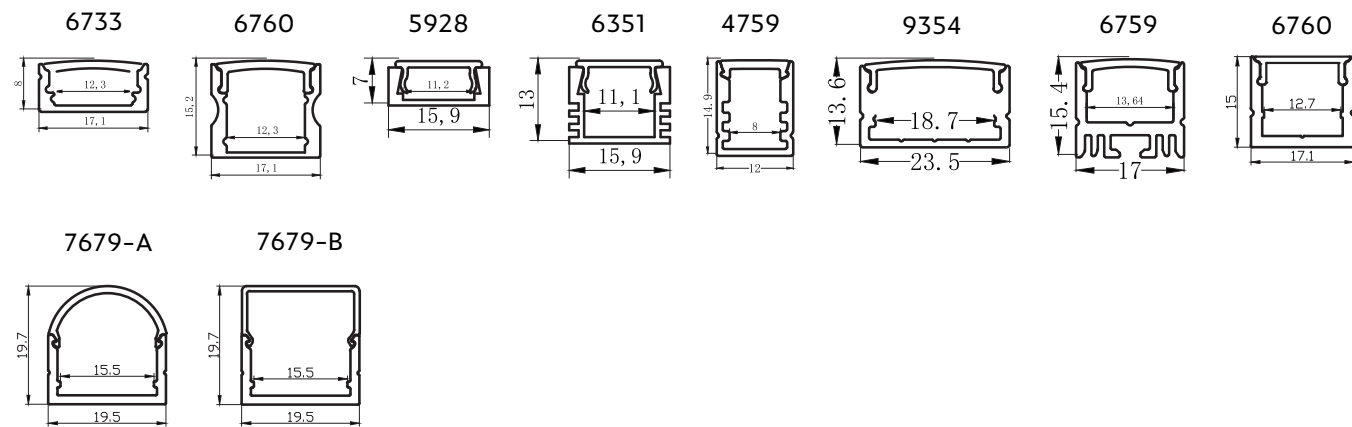

Regular Surface Mounting Series

(Unit: mm)

Part # AL-RSM-xxxx