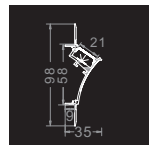

Decorative Series

(Unit: mm)

D-
39827

- Material: Anodized Aluminum 6063
- Color: Silver / Black / White
- Cover: Regular PC diffuser (milky / transparent / black)
- Width*Height: 101*68.6mm [3.98*2.7in.]
- Max. Length: Profile 3M [9.84ft.], cover 20M[65.6ft.]
- End cap: 2pcs/unit (1pc with hole, 1pc without hole)
- Clip/Screw:
- Match Strip Width: 8/10/12mm [0.31/0.39/0.47in.]
- Linear LED Density@milky cover: $\geq 120\text{LED/M/Row}$ [36LED/ft.]
- Light Output Rate of Finished Product: 50-60%
- Length of Finished Product: Strip Length+13mm [0.51in.]

D-
386138

- Material: Anodized Aluminum 6063
- Color: Silver / Black / White
- Cover: Regular PC diffuser (milky / transparent / black)
- Width*Height: 98*35mm [3.86*1.38in.]
- Max. Length: Profile 3M [9.84ft.], cover 20M[65.6ft.]
- End cap: 2pcs/unit (1pc with hole, 1pc without hole)
- Clip/Screw:
- Match Strip Width: 8/10/12mm [0.31/0.39/0.47in.]
- Linear LED Density@milky cover: $\geq 120\text{LED/M/Row}$ [36LED/ft.]
- Light Output Rate of Finished Product: 50-60%
- Length of Finished Product: Strip Length+13mm [0.51in.]

D-
417177

- Material: Anodized Aluminum 6063
- Color: Silver / Black / White
- Cover: Regular PC diffuser (milky / transparent / black)
- Width*Height: 106*45mm [4.17*1.77in.]
- Max. Length: Profile 10M [32.8ft.], cover 20M [65.6ft.]
- End cap: 2pcs/unit (1pc with hole, 1pc without hole)
- Clip/Screw:
- Match Strip Width: 8/10/12mm [0.31/0.39/0.47in.]
- Linear LED Density@milky cover: $\geq 120\text{LED/M/Row}$ [36LED/ft.]
- Light Output Rate of Finished Product: 50-60%
- Length of Finished Product: Strip Length+13mm [0.51in.]