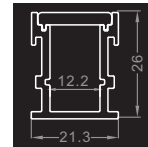

In Ground Series

(Unit: mm)

IG-
84102