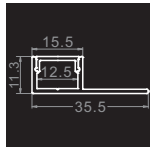

D-
14045

- Material: Anodized Aluminum 6063
- Color: Silver / Black / White
- Cover: Regular PC diffuser (milky / transparent / black)
- Width*Height: 35.5*11.3mm [1.4*0.45in.]
- Max. Length: Profile 3M [9.84ft.], cover 20M[65.6ft.]
- End cap: 2pcs/unit (1pc with hole, 1pc without hole)
- Clip/Screw:
- Match Strip Width: 8/10/12mm [0.31/0.39/0.47in.]
- Linear LED Density@milky cover: $\geq 120\text{LED/M/Row}$ [36LED/ft.]
- Light Output Rate of Finished Product: 40-50%
- Length of Finished Product: Strip Length+ 13mm [0.51in.]

D-14045-SB Optional Side Bendable Version

D-
14045-S

- Material: Anodized Aluminum 6063
- Color: Silver / Black / White
- Cover: Regular PC diffuser (milky / transparent / black)
- Width*Height: 35.5*11.3mm [1.4*0.45in.]
- Max. Length: Profile 10M [32.8ft.], cover 20M [65.6ft.]
- End cap: 2pcs/unit (1pc with hole, 1pc without hole)
- Clip/Screw:
- Match Strip Width: 8/10/12mm [0.31/0.39/0.47in.]
- Linear LED Density@milky cover: $\geq 120\text{LED/M/Row}$ [36LED/ft.]
- Light Output Rate of Finished Product: 30-40%
- Length of Finished Product: Strip Length+ 14mm [0.55in.]

D-
142069

- Material: Anodized Aluminum 6063
- Color: Silver / Black / White
- Cover: Regular PC diffuser (milky / transparent / black)
- Width*Height: 36*17.6mm [1.42*0.69in.]
- Max. Length: Profile 3M [9.84ft.], cover 20M[65.6ft.]
- End cap: 2pcs/unit (1pc with hole, 1pc without hole)
- Clip/Screw:
- Match Strip Width: 8/10/12mm [0.31/0.39/0.47in.]
- Linear LED Density@milky cover: $\geq 120\text{LED/M/Row}$ [36LED/ft.]
- Light Output Rate of Finished Product: 50-60%
- Length of Finished Product: Strip Length+ 13mm [0.51in.]

D-
195144