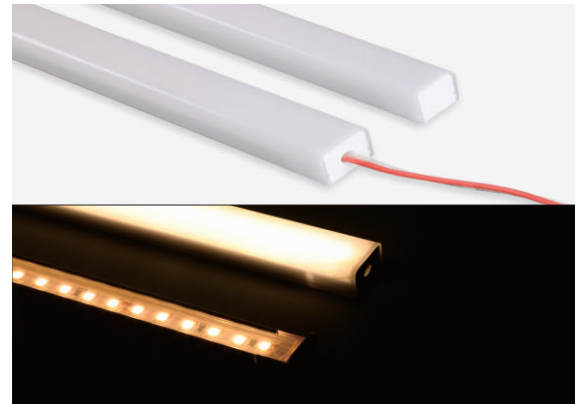

MAWS-6330

- Material: Anodized Aluminum 6063
- Color: Silver
- Cover: Regular PC diffuser (milky)
- Width*Height: 16*8.5mm [0.63*0.3in.]
- Max. Length: Profile 3M [9.84ft.], cover 20M [65.6ft.]
- End cap: /
- Clip/Screw: 3pcs/M [3pcs/39.4in.]
- Match Strip Width: Waterproof strip in 12mm [0.47in.]
- Linear LED Density@milky cover: $\geq 120\text{LED/M/Row}$ [36LED/ft.]
- Light Output Rate of Finished Product: 70-80%
- Length of Finished Product: Same as Strip