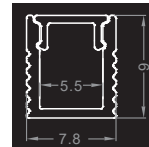

Mini Surface Mounting Series

(Unit: mm)

MSM-3951

Installation Diagram

- Material: Anodized Aluminum 6063
- Color: Silver / Black / White
- Cover: Regular PC diffuser (milky / transparent / black)
- Width*Height: 10*13mm [0.39*0.51in.]
- Max. Length: Profile 3M [9.84ft.], cover 20M [65.6ft.]
- End cap: 2pcs/unit (1pc with hole, 1pc without hole)
- Clip/Screw: 2pcs/M [2pcs/39.4in.]
- Match Strip Width: 5mm [0.2in.]
- Linear LED Density@milky cover: $\geq 120\text{LED/M/Row}$ [36LED/ft.]
- Light Output Rate of Finished Product: 40-50%
- Length of Finished Product: Strip Length+13mm [0.51in.]

MSM-0603

Installation Diagram

- Material: Anodized Aluminum 6063
- Color: Silver / Black / White
- Cover: Regular PC diffuser (milky / transparent / black)
- Width*Height: 8*7mm [0.6*0.3in.]
- Max. Length: Profile 3M [9.84ft.], cover 20M [65.6ft.]
- End cap: 2pcs/unit (1pc with hole, 1pc without hole)
- Clip/Screw: 2pcs/M [2pcs/39.4in.]
- Match Strip Width: 5mm [0.2in.]
- Linear LED Density@milky cover: $\geq 120\text{LED/M/Row}$ [36LED/ft.]
- Light Output Rate of Finished Product: 30-40%
- Length of Finished Product: Strip Length+ 14mm [0.55in.]

(Unit: mm)

MSM-0335

Installation Diagram

- Material: Anodized Aluminum 6063
- Color: Silver / Black / White
- Cover: Regular PC diffuser (milky / transparent / black)
- Width*Height: 7.8*9mm [0.3*0.35in.]
- Max. Length: Profile 3M [9.84ft.], cover 20M [65.6ft.]
- End cap: 2pcs/unit (1pc with hole, 1pc without hole)
- Clip/Screw: 2pcs/M [2pcs/39.4in.]
- Match Strip Width: 5mm [0.2in.]
- Linear LED Density@milky cover: $\geq 120\text{LED/M/Row}$ [36LED/ft.]
- Light Output Rate of Finished Product: 50-60%
- Length of Finished Product: Strip Length+ 13mm [0.51in.]

MSM-4735

Installation Diagram