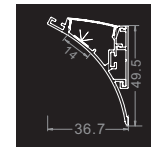

D-
14045

- Material: Anodized Aluminum 6063
- Color: Silver / Black / White
- Cover: Regular PC diffuser (milky / transparent / black)
- Width*Height: 35.5*11.3mm [1.4*0.45in.]
- Max. Length: Profile 3M [9.84ft.], cover 20M[65.6ft.]
- End cap: 2pcs/unit (1pc with hole, 1pc without hole)
- Clip/Screw:
- Match Strip Width: 8/10/12mm [0.31/0.39/0.47in.]
- Linear LED Density@milky cover: $\geq 120\text{LED/M/Row}$ [36LED/ft.]
- Light Output Rate of Finished Product: 40-50%
- Length of Finished Product: Strip Length+ 13mm [0.51in.]

D-14045-SB Optional Side Bendable Version

D-
14045-S

- Material: Anodized Aluminum 6063
- Color: Silver / Black / White
- Cover: Regular PC diffuser (milky / transparent / black)
- Width*Height: 35.5*11.3mm [1.4*0.45in.]
- Max. Length: Profile 10M [32.8ft.], cover 20M [65.6ft.]
- End cap: 2pcs/unit (1pc with hole, 1pc without hole)
- Clip/Screw:
- Match Strip Width: 8/10/12mm [0.31/0.39/0.47in.]
- Linear LED Density@milky cover: $\geq 120\text{LED/M/Row}$ [36LED/ft.]
- Light Output Rate of Finished Product: 30-40%
- Length of Finished Product: Strip Length+ 14mm [0.55in.]

D-
142069

- Material: Anodized Aluminum 6063
- Color: Silver / Black / White
- Cover: Regular PC diffuser (milky / transparent / black)
- Width*Height: 36*17.6mm [1.42*0.69in.]
- Max. Length: Profile 3M [9.84ft.], cover 20M[65.6ft.]
- End cap: 2pcs/unit (1pc with hole, 1pc without hole)
- Clip/Screw:
- Match Strip Width: 8/10/12mm [0.31/0.39/0.47in.]
- Linear LED Density@milky cover: $\geq 120\text{LED/M/Row}$ [36LED/ft.]
- Light Output Rate of Finished Product: 50-60%
- Length of Finished Product: Strip Length+ 13mm [0.51in.]

D-
195144