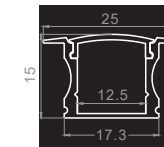

Regular Recessed Mounting Series

Regular Recessed Mounting Series

(Unit: mm)

RRM-9831

Installation Diagram

- Material: Anodized Aluminum 6063
- Color: Silver / Black / White
- Cover: Regular PC diffuser (milky / transparent / black)
- Width*Height: 25*8.0mm [0.98*0.31in.]
- Max. Length: Profile 3M [9.84ft.], cover 20M[65.6ft.]
- End cap: 2pcs/unit (1 pc with hole, 1 pc without hole)
- Clip/Screw: 2pcs/M [2pcs/39.4in.]
- Match Strip Width: 8/10/12mm [0.31/0.39/0.47in.]
- Linear LED Density@milky cover: $\geq 240\text{LED/M/Row}$ [73LED/ft.]
- Light Output Rate of Finished Product: 60-70%
- Length of Finished Product: Strip Length+22mm [0.87in.]

RRM-9860

Installation Diagram

- Material: Anodized Aluminum 6063
- Color: Silver / Black / White
- Cover: Regular PC diffuser (milky / transparent / black)
- Width*Height: 25*15.3mm [0.98*0.6in.]
- Max. Length: Profile 3M [9.84ft.], cover 20M[65.6ft.]
- End cap: 2pcs/unit (1 pc with hole, 1 pc without hole)
- Clip/Screw: 2pcs/M [2pcs/39.4in.]
- Match Strip Width: 8/10/12mm [0.31/0.39/0.47in.]
- Linear LED Density@milky cover: $\geq 120\text{LED/M/Row}$ [36LED/ft.]
- Light Output Rate of Finished Product: 40-50%
- Length of Finished Product: Strip Length+22mm [0.87in.]

RRM-8367

Installation Diagram