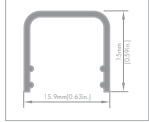

Mounting Accessory Series for Waterproof Strip

(Unit: mm)

MAWS-5530