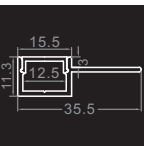

D-
14045

- Material: Anodized Aluminum 6063
- Color: Silver / Black / White
- Cover: Regular PC diffuser (milky / transparent / black)
- Width*Height: 35.5*11.3mm [1.4*0.45in.]
- Max. Length: Profile 3M [9.84ft.], cover 20M[65.6ft.]
- End cap: 2pcs/unit (1pc with hole, 1pc without hole)
- Clip/Screw:
- Match Strip Width: 8/10/12mm [0.31/0.39/0.47in.]
- Linear LED Density@milky cover: $\geq 120\text{LED/M/Row}$ [36LED/ft.]
- Light Output Rate of Finished Product: 40-50%
- Length of Finished Product: Strip Length+ 13mm [0.51in.]

D-14045-SB Optional Side Bendable Version

D-
14045-S

- Material: Anodized Aluminum 6063
- Color: Silver / Black / White
- Cover: Regular PC diffuser (milky / transparent / black)
- Width*Height: 35.5*11.3mm [1.4*0.45in.]
- Max. Length: Profile 10M [32.8ft.], cover 20M [65.6ft.]
- End cap: 2pcs/unit (1pc with hole, 1pc without hole)
- Clip/Screw:
- Match Strip Width: 8/10/12mm [0.31/0.39/0.47in.]
- Linear LED Density@milky cover: $\geq 120\text{LED/M/Row}$ [36LED/ft.]
- Light Output Rate of Finished Product: 30-40%
- Length of Finished Product: Strip Length+ 14mm [0.55in.]

D-
142069

- Material: Anodized Aluminum 6063
- Color: Silver / Black / White
- Cover: Regular PC diffuser (milky / transparent / black)
- Width*Height: 36*17.6mm [1.42*0.69in.]
- Max. Length: Profile 3M [9.84ft.], cover 20M[65.6ft.]
- End cap: 2pcs/unit (1pc with hole, 1pc without hole)
- Clip/Screw:
- Match Strip Width: 8/10/12mm [0.31/0.39/0.47in.]
- Linear LED Density@milky cover: $\geq 120\text{LED/M/Row}$ [36LED/ft.]
- Light Output Rate of Finished Product: 50-60%
- Length of Finished Product: Strip Length+ 13mm [0.51in.]

D-
195144