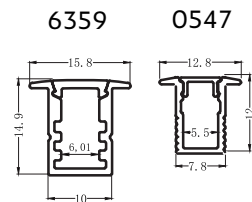

Mini Recessed Mounting Series

(Unit: mm)