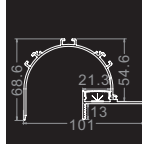

Decorative Series

(Unit: mm)

D-
39827