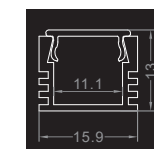

Regular Surface Mounting Series

(Unit: mm)

RSM-
6733

Installation Diagram

- Material: Anodized Aluminum 6063
- Color: Silver / Black / White
- Cover: Regular PC diffuser (milky / transparent / black)
- Width*Height: 17.1*8.5mm [0.67*0.33in.]
- Max. Length: Profile 3M [9.84ft.], cover 20M[65.6ft.]
- End cap: 2pcs/unit (1 pc with hole, 1 pc without hole)
- Clip/Screw: 2pcs/M [2pcs/39.4in.]
- Match Strip Width: 8/10/12mm [0.31/0.39/0.47in.]
- Linear LED Density@milky cover: ≥ 240 LED/M/Row [73LED/ft.]
- Light Output Rate of Finished Product: 60-70%
- Length of Finished Product: Strip Length+13mm [0.51 in.]

RSM-
6351

Installation Diagram

- Material: Anodized Aluminum 6063
- Color: Silver / Black / White
- Cover: Regular PC diffuser (milky / transparent / black)
- Width*Height: 16*13mm [0.63*0.51in.]
- Max. Length: Profile 3M [9.84ft.], cover 20M[65.6ft.]
- End cap: 2pcs/unit (1 pc with hole, 1 pc without hole)
- Clip/Screw: 2pcs/M [2pcs/39.4in.]
- Match Strip Width: 8/10mm [0.31/0.39in.]
- Linear LED Density@milky cover: ≥ 120 LED/M/Row [36LED/ft.]
- Light Output Rate of Finished Product: 30-40%
- Length of Finished Product: Strip Length+13mm [0.51 in.]

RSM-
6760

Installation Diagram

- Material: Anodized Aluminum 6063
- Color: Silver / Black / White
- Cover: Regular PC diffuser (milky / transparent / black)
- Width*Height: 17.1*15.3mm [0.67*0.6in.]
- Max. Length: Profile 3M [9.84ft.], cover 20M[65.6ft.]
- End cap: 2pcs/unit (1 pc with hole, 1 pc without hole)
- Clip/Screw: 2pcs/M [2pcs/39.4in.]
- Match Strip Width: 8/10/12mm [0.31/0.39/0.47in.]
- Linear LED Density@milky cover: ≥ 120 LED/M/Row [36LED/ft.]
- Light Output Rate of Finished Product: 40-50%
- Length of Finished Product: Strip Length+13mm [0.51 in.]

RSM-
4759

Installation Diagram