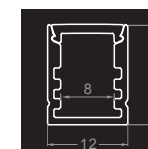

Regular Surface Mounting Series

(Unit: mm)

RSM-
6733

Installation Diagram

- Material: Anodized Aluminum 6063
- Color: Silver / Black / White
- Cover: Regular PC diffuser (milky / transparent / black)
- Width*Height: 17.1*8.5mm [0.67*0.33in.]
- Max. Length: Profile 3M [9.84ft.], cover 20M[65.6ft.]
- End cap: 2pcs/unit (1 pc with hole, 1 pc without hole)
- Clip/Screw: 2pcs/M [2pcs/39.4in.]
- Match Strip Width: 8/10/12mm [0.31/0.39/0.47in.]
- Linear LED Density@milky cover: ≥ 240 LED/M/Row [73LED/ft.]
- Light Output Rate of Finished Product: 60-70%
- Length of Finished Product: Strip Length+13mm [0.51 in.]

RSM-
6351

Installation Diagram

- Material: Anodized Aluminum 6063
- Color: Silver / Black / White
- Cover: Regular PC diffuser (milky / transparent / black)
- Width*Height: 16*13mm [0.63*0.51in.]
- Max. Length: Profile 3M [9.84ft.], cover 20M[65.6ft.]
- End cap: 2pcs/unit (1 pc with hole, 1 pc without hole)
- Clip/Screw: 2pcs/M [2pcs/39.4in.]
- Match Strip Width: 8/10mm [0.31/0.39in.]
- Linear LED Density@milky cover: ≥ 120 LED/M/Row [36LED/ft.]
- Light Output Rate of Finished Product: 30-40%
- Length of Finished Product: Strip Length+13mm [0.51 in.]

RSM-
6760

Installation Diagram

- Material: Anodized Aluminum 6063
- Color: Silver / Black / White
- Cover: Regular PC diffuser (milky / transparent / black)
- Width*Height: 17.1*15.3mm [0.67*0.6in.]
- Max. Length: Profile 3M [9.84ft.], cover 20M[65.6ft.]
- End cap: 2pcs/unit (1 pc with hole, 1 pc without hole)
- Clip/Screw: 2pcs/M [2pcs/39.4in.]
- Match Strip Width: 8/10/12mm [0.31/0.39/0.47in.]
- Linear LED Density@milky cover: ≥ 120 LED/M/Row [36LED/ft.]
- Light Output Rate of Finished Product: 40-50%
- Length of Finished Product: Strip Length+13mm [0.51 in.]

RSM-
4759

Installation Diagram