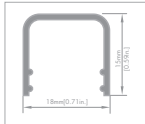

MAWS-6330

- Material: Anodized Aluminum 6063
- Color: Silver
- Cover: Regular PC diffuser (milky)
- Width*Height: 16*8.5mm [0.63*0.3in.]
- Max. Length: Profile 3M [9.84ft.], cover 20M [65.6ft.]
- End cap: /
- Clip/Screw: 3pcs/M [3pcs/39.4in.]
- Match Strip Width: Waterproof strip in 12mm [0.47in.]
- Linear LED Density@milky cover: $\geq 120\text{LED/M/Row}$ [36LED/ft.]
- Light Output Rate of Finished Product: 70-80%
- Length of Finished Product: Same as Strip