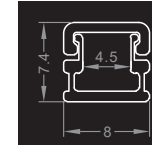

Mini Surface Mounting Series

(Unit: mm)

MSM-3951

Installation Diagram

- Material: Anodized Aluminum 6063
- Color: Silver / Black / White
- Cover: Regular PC diffuser (milky / transparent / black)
- Width*Height: 10*13mm [0.39*0.51in.]
- Max. Length: Profile 3M [9.84ft.], cover 20M [65.6ft.]
- End cap: 2pcs/unit (1pc with hole, 1pc without hole)
- Clip/Screw: 2pcs/M [2pcs/39.4in.]
- Match Strip Width: 5mm [0.2in.]
- Linear LED Density@milky cover: $\geq 120\text{LED/M/Row}$ [36LED/ft.]
- Light Output Rate of Finished Product: 40-50%
- Length of Finished Product: Strip Length+13mm [0.51in.]

MSM-0603

Installation Diagram

- Material: Anodized Aluminum 6063
- Color: Silver / Black / White
- Cover: Regular PC diffuser (milky / transparent / black)
- Width*Height: 8*7mm [0.6*0.3in.]
- Max. Length: Profile 3M [9.84ft.], cover 20M [65.6ft.]
- End cap: 2pcs/unit (1pc with hole, 1pc without hole)
- Clip/Screw: 2pcs/M [2pcs/39.4in.]
- Match Strip Width: 5mm [0.2in.]
- Linear LED Density@milky cover: $\geq 120\text{LED/M/Row}$ [36LED/ft.]
- Light Output Rate of Finished Product: 30-40%
- Length of Finished Product: Strip Length+ 14mm [0.55in.]

(Unit: mm)

MSM-0335

Installation Diagram

- Material: Anodized Aluminum 6063
- Color: Silver / Black / White
- Cover: Regular PC diffuser (milky / transparent / black)
- Width*Height: 7.8*9mm [0.3*0.35in.]
- Max. Length: Profile 3M [9.84ft.], cover 20M [65.6ft.]
- End cap: 2pcs/unit (1pc with hole, 1pc without hole)
- Clip/Screw: 2pcs/M [2pcs/39.4in.]
- Match Strip Width: 5mm [0.2in.]
- Linear LED Density@milky cover: $\geq 120\text{LED/M/Row}$ [36LED/ft.]
- Light Output Rate of Finished Product: 50-60%
- Length of Finished Product: Strip Length+ 13mm [0.51in.]

MSM-4735

Installation Diagram