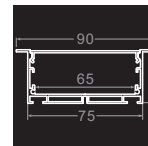

Office Recessed Mounting Series

Office Recessed Mounting Series

(Unit: mm)

ORM-197

- Material: Anodized Aluminum 6063
- Color: Silver / Black / White
- Cover: Regular PC diffuser (milky / transparent / black)
- Width*Height: 50*35mm [1.97*1.38in.]
- Max. Length: Profile 3M [9.84ft.], cover 20M[65.6ft.]
- End cap: 2pcs/unit (1 pc with hole, 1 pc without hole)
- Clip/Screw: 2pcs/M [2pcs/39.4in.]
- Match Strip Width: 15/20mm [0.59/0.79in.] 2-rows
- Linear LED Density@milky cover: $\geq 120\text{LED/M/Row}$ [36LED/ft.]
- Light Output Rate of Finished Product: 40-50%
- Length of Finished Product: Strip Length+20mm [0.79in.]

ORM-256

- Material: Anodized Aluminum 6063
- Color: Silver / Black / White
- Cover: Regular PC diffuser (milky / transparent / black)
- Width*Height: 65*35mm [2.56*1.38in.]
- Max. Length: Profile 3M [9.84ft.], cover 10M [32.8ft.]
- End cap: 2pcs/unit (1 pc with hole, 1 pc without hole)
- Clip/Screw: 2pcs/M [2pcs/39.4in.]
- Match Strip Width: 15*2/20/25mm [0.59*2/0.79/0.98in.]
- Linear LED Density@milky cover: $\geq 120\text{LED/M/Row}$ [36LED/ft.]
- Light Output Rate of Finished Product: 40-50%
- Length of Finished Product: Strip Length+30mm [1.18in.]

ORM-354

- Material: Anodized Aluminum 6063
- Color: Silver / Black / White
- Cover: Regular PC diffuser (milky / transparent / black)
- Width*Height: 90*35mm [3.54*1.38in.]
- Max. Length: Profile 3M [9.84ft.], cover 10M [32.8ft.]
- End cap: 2pcs/unit (1 pc with hole, 1 pc without hole)
- Clip/Screw: 2pcs/M [2pcs/39.4in.]
- Match Strip Width: 15*3/20*3/25*2mm [0.59*4/0.79*3/0.98*2in.]
- Linear LED Density@milky cover: $\geq 120\text{LED/M/Row}$ [36LED/ft.]
- Light Output Rate of Finished Product: 50-60%
- Length of Finished Product: Strip Length+30mm [1.18in.]