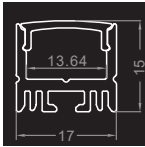

Regular Surface Mounting Series

(Unit: mm)

RSM-
6759

Installation Diagram