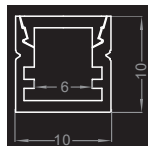

- Material: Anodized Aluminum 6063
- Color: Silver / Black / White
- Cover: Regular PC diffuser (milky / transparent / black)
- Width*Height: 12*9mm [0.47*0.35in.]
- Max. Length: Profile 3M [9.84ft.], cover 20M [65.6ft.]
- End cap: 2pcs/unit (1pc with hole, 1pc without hole)
- Clip/Screw: 2pcs/M [2pcs/39.4in.]
- Match Strip Width: 8mm [0.31in.]
- Linear LED Density@milky cover: $\geq 120\text{LED/M/Row}$ [36LED/ft.]
- Light Output Rate of Finished Product: 30-40%
- Length of Finished Product: Strip Length+ 14mm [0.55in.]

MSM-3939