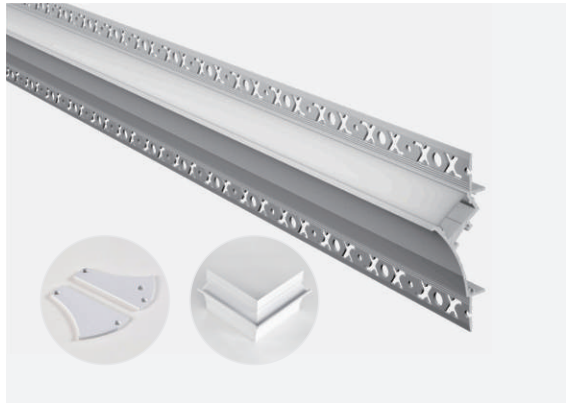

Decorative Series

(Unit: mm)

D-
39827

- Material: Anodized Aluminum 6063
- Color: Silver / Black / White
- Cover: Regular PC diffuser (milky / transparent / black)
- Width*Height: 101*68.6mm [3.98*2.7in.]
- Max. Length: Profile 3M [9.84ft.], cover 20M[65.6ft.]
- End cap: 2pcs/unit (1pc with hole, 1pc without hole)
- Clip/Screw:
- Match Strip Width: 8/10/12mm [0.31/0.39/0.47in.]
- Linear LED Density@milky cover: $\geq 120\text{LED/M/Row}$ [36LED/ft.]
- Light Output Rate of Finished Product: 50-60%
- Length of Finished Product: Strip Length+13mm [0.51in.]