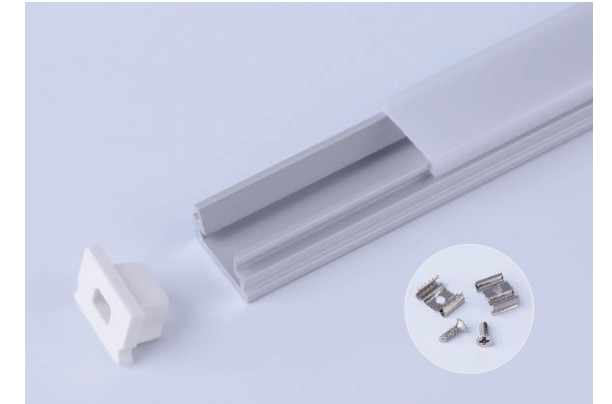

MSM-0603

Installation Diagram

- Material: Anodized Aluminum 6063
- Color: Silver / Black / White
- Cover: Regular PC diffuser (milky / transparent / black)
- Width*Height: 8*7mm [0.6*0.3in.]
- Max. Length: Profile 3M [9.84ft.], cover 20M [65.6ft.]
- End cap: 2pcs/unit (1pc with hole, 1pc without hole)
- Clip/Screw: 2pcs/M [2pcs/39.4in.]
- Match Strip Width: 5mm [0.2in.]
- Linear LED Density@milky cover: $\geq 120\text{LED/M/Row}$ [36LED/ft.]
- Light Output Rate of Finished Product: 30-40%
- Length of Finished Product: Strip Length+ 14mm [0.55in.]

(Unit: mm)