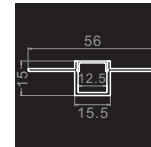

Decorative Series

(Unit: mm)

D-
22059