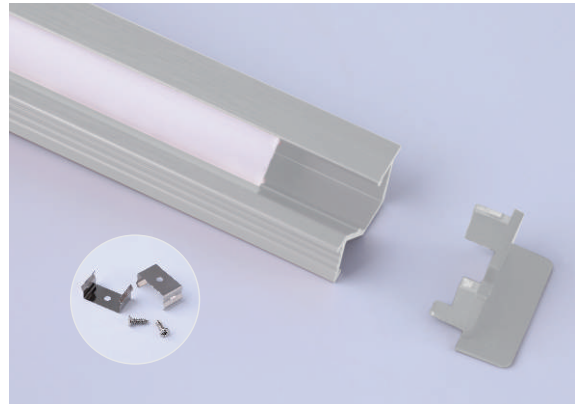

Regular Recessed Mounting Series

(Unit: mm)

RRM-
9447

Installation Diagram

- Material: Anodized Aluminum 6063
- Color: Silver / Black / White
- Cover: Regular PC diffuser (milky / transparent / black)
- Width*Height: 24*12mm [0.94*0.47in.]
- Max. Length: Profile 3M [9.84ft.], cover 20M [65.6ft.]
- End cap: 2pcs/unit (1pc with hole, 1pc without hole)
- Clip/Screw: 2pcs/M [2pcs/39.4in.]
- Match Strip Width: 8mm [0.31in.]
- Linear LED Density@milky cover: $\geq 120\text{LED}/\text{M}/\text{Row}$ [36LED/ft.]
- Light Output Rate of Finished Product: 50-60%
- Length of Finished Product: Strip Length+28mm [1.1in.]