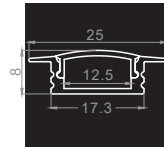

Regular Recessed Mounting Series

(Unit: mm)

RRM-9831