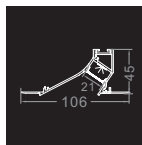

- Material: Anodized Aluminum 6063
- Color: Silver / Black / White
- Cover: Regular PC diffuser (milky / transparent / black)
- Width*Height: 98*35mm [3.86*1.38in.]
- Max. Length: Profile 3M [9.84ft.], cover 20M[65.6ft.]
- End cap: 2pcs/unit (1pc with hole, 1pc without hole)
- Clip/Screw:
- Match Strip Width: 8/10/12mm [0.31/0.39/0.47in.]
- Linear LED Density@milky cover: $\geq 120\text{LED/M/Row}$ [36LED/ft.]
- Light Output Rate of Finished Product: 50-60%
- Length of Finished Product: Strip Length+13mm [0.51in.]

D-
417177