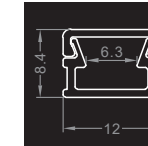

Mini Surface Mounting Series

(Unit: mm)

MSM-3951

Installation Diagram

- Material: Anodized Aluminum 6063
- Color: Silver / Black / White
- Cover: Regular PC diffuser (milky / transparent / black)
- Width*Height: 10*13mm [0.39*0.51in.]
- Max. Length: Profile 3M [9.84ft.], cover 20M [65.6ft.]
- End cap: 2pcs/unit (1pc with hole, 1pc without hole)
- Clip/Screw: 2pcs/M [2pcs/39.4in.]
- Match Strip Width: 5mm [0.2in.]
- Linear LED Density@milky cover: $\geq 120\text{LED/M/Row}$ [36LED/ft.]
- Light Output Rate of Finished Product: 40-50%
- Length of Finished Product: Strip Length+13mm [0.51in.]

MSM-0603

Installation Diagram

- Material: Anodized Aluminum 6063
- Color: Silver / Black / White
- Cover: Regular PC diffuser (milky / transparent / black)
- Width*Height: 8*7mm [0.6*0.3in.]
- Max. Length: Profile 3M [9.84ft.], cover 20M [65.6ft.]
- End cap: 2pcs/unit (1pc with hole, 1pc without hole)
- Clip/Screw: 2pcs/M [2pcs/39.4in.]
- Match Strip Width: 5mm [0.2in.]
- Linear LED Density@milky cover: $\geq 120\text{LED/M/Row}$ [36LED/ft.]
- Light Output Rate of Finished Product: 30-40%
- Length of Finished Product: Strip Length+ 14mm [0.55in.]

(Unit: mm)

MSM-0335

Installation Diagram

- Material: Anodized Aluminum 6063
- Color: Silver / Black / White
- Cover: Regular PC diffuser (milky / transparent / black)
- Width*Height: 7.8*9mm [0.3*0.35in.]
- Max. Length: Profile 3M [9.84ft.], cover 20M [65.6ft.]
- End cap: 2pcs/unit (1pc with hole, 1pc without hole)
- Clip/Screw: 2pcs/M [2pcs/39.4in.]
- Match Strip Width: 5mm [0.2in.]
- Linear LED Density@milky cover: $\geq 120\text{LED/M/Row}$ [36LED/ft.]
- Light Output Rate of Finished Product: 50-60%
- Length of Finished Product: Strip Length+ 13mm [0.51in.]

MSM-4735

Installation Diagram