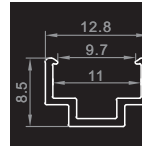

## Mounting Accessory Series for Waterproof Strip

(Unit: mm)

**MAWS-5030**

Material: Anodized Aluminum 6063

Color: Silver / Black / White

Cover: /

Width\*Height: 12.8\*8.5mm [0.5\*0.3in.]

Max. Length: Profile 3M [9.84ft.]