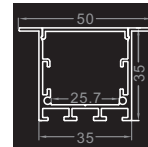

Office Recessed Mounting Series

Office Recessed Mounting Series

(Unit: mm)

ORM-197

- Material: Anodized Aluminum 6063
- Color: Silver / Black / White
- Cover: Regular PC diffuser (milky / transparent / black)
- Width*Height: 50*35mm [1.97*1.38in.]
- Max. Length: Profile 3M [9.84ft.], cover 20M[65.6ft.]
- End cap: 2pcs/unit (1 pc with hole, 1 pc without hole)
- Clip/Screw: 2pcs/M [2pcs/39.4in.]
- Match Strip Width: 15/20mm [0.59/0.79in.] 2-rows
- Linear LED Density@milky cover: $\geq 120\text{LED/M/Row}$ [36LED/ft.]
- Light Output Rate of Finished Product: 40-50%
- Length of Finished Product: Strip Length+20mm [0.79in.]

ORM-256

- Material: Anodized Aluminum 6063
- Color: Silver / Black / White
- Cover: Regular PC diffuser (milky / transparent / black)
- Width*Height: 65*35mm [2.56*1.38in.]
- Max. Length: Profile 3M [9.84ft.], cover 10M [32.8ft.]
- End cap: 2pcs/unit (1 pc with hole, 1 pc without hole)
- Clip/Screw: 2pcs/M [2pcs/39.4in.]
- Match Strip Width: 15*2/20/25mm [0.59*2/0.79/0.98in.]
- Linear LED Density@milky cover: $\geq 120\text{LED/M/Row}$ [36LED/ft.]
- Light Output Rate of Finished Product: 40-50%
- Length of Finished Product: Strip Length+30mm [1.18in.]

ORM-354

- Material: Anodized Aluminum 6063
- Color: Silver / Black / White
- Cover: Regular PC diffuser (milky / transparent / black)
- Width*Height: 90*35mm [3.54*1.38in.]
- Max. Length: Profile 3M [9.84ft.], cover 10M [32.8ft.]
- End cap: 2pcs/unit (1 pc with hole, 1 pc without hole)
- Clip/Screw: 2pcs/M [2pcs/39.4in.]
- Match Strip Width: 15*3/20*3/25*2mm [0.59*4/0.79*3/0.98*2in.]
- Linear LED Density@milky cover: $\geq 120\text{LED/M/Row}$ [36LED/ft.]
- Light Output Rate of Finished Product: 50-60%
- Length of Finished Product: Strip Length+30mm [1.18in.]