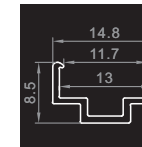

Material: Anodized Aluminum 6063

Color: Silver / Black / White

Cover: /

Width*Height: 14.8*8.5mm [0.6*0.3in.]

Max. Length: Profile 3M [9.84ft.]

End cap: /

Clip/Screw: 3pcs/M [3pcs/39.4in.]

Match Strip Width: Waterproof strip in 12mm [0.47in.]

Linear LED Density@milky cover: /

Light Output Rate of Finished Product: Same as Strip

Length of Finished Product: Same as Strip