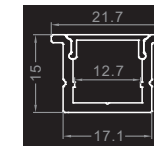

- Material: Anodized Aluminum 6063
- Color: Silver / Black / White
- Cover: Regular PC diffuser (milky / transparent / black)
- Width*Height: 25*15.3mm [0.98*0.6in.]
- Max. Length: Profile 3M [9.84ft.], cover 20M[65.6ft.]
- End cap: 2pcs/unit (1 pc with hole, 1 pc without hole)
- Clip/Screw: 2pcs/M [2pcs/39.4in.]
- Match Strip Width: 8/10/12mm [0.31/0.39/0.47in.]
- Linear LED Density@milky cover: $\geq 120\text{LED/M/Row}$ [36LED/ft.]
- Light Output Rate of Finished Product: 40-50%
- Length of Finished Product: Strip Length+22mm [0.87in.]

RRM-8367