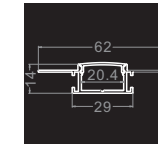

Decorative Series

(Unit: mm)

D-
181102

- Material: Anodized Aluminum 6063
- Color: Silver / Black / White
- Cover: Regular PC diffuser (milky / transparent / black)
- Width*Height: 46*26mm [1.81*1.02in.]
- Max. Length: Profile 3M [9.84ft.], cover 20M[65.6ft.]
- End cap: 2pcs/unit (1 pc with hole, 1 pc without hole)
- Clip/Screw:
- Match Strip Width: 8/10/12mm [0.31/0.39/0.47in.]
- Linear LED Density@milky cover: $\geq 120\text{LED/M/Row}$ [36LED/ft.]
- Light Output Rate of Finished Product: 30-40%
- Length of Finished Product: Strip Length+13mm [0.51in.]

D-
209091

- Material: Anodized Aluminum 6063
- Color: Silver / Black / White
- Cover: Regular PC diffuser (milky / transparent / black)
- Width*Height: 53*23mm [2.09*0.91in.]
- Max. Length: Profile 3M [9.84ft.], cover 20M[65.6ft.]
- End cap: 2pcs/unit (1 pc with hole, 1 pc without hole)
- Clip/Screw:
- Match Strip Width: 8/10/12mm [0.31/0.39/0.47in.]
- Linear LED Density@milky cover: $\geq 120\text{LED/M/Row}$ [36LED/ft.]
- Light Output Rate of Finished Product: 30-40%
- Length of Finished Product: Strip Length+13mm [0.51in.]

Decorative Series

(Unit: mm)

D-
22059

- Material: Anodized Aluminum 6063
- Color: Silver / Black / White
- Cover: Regular PC diffuser (milky / transparent / black)
- Width*Height: 56*15mm [2.2*0.59in.]
- Max. Length: Profile 3M [9.84ft.], cover 20M[65.6ft.]
- End cap: 2pcs/unit (1 pc with hole, 1 pc without hole)
- Clip/Screw:
- Match Strip Width: 8/10/12mm [0.31/0.39/0.47in.]
- Linear LED Density@milky cover: $\geq 120\text{LED/M/Row}$ [36LED/ft.]
- Light Output Rate of Finished Product: 40-50%
- Length of Finished Product: Strip Length+13mm [0.51in.]

D-22059-SB Optional Side Bendable Version

D-
24055