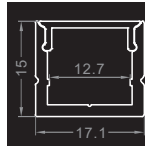

RSM-
6760

Installation Diagram