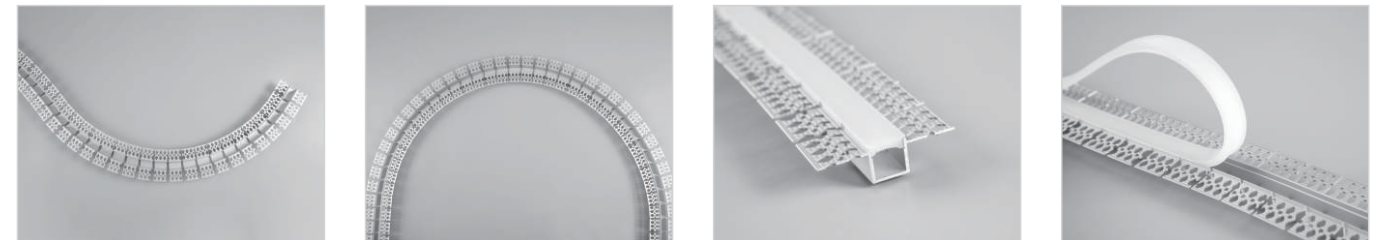

D-22059-SB Optional Side Bendable Version