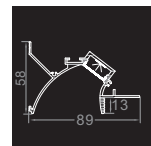

- Material: Anodized Aluminum 6063
- Color: Silver / Black / White
- Cover: Regular PC diffuser (milky / transparent / black)
- Width*Height: 49.5*36.7mm [1.95*1.44in.]
- Max. Length: Profile 3M [9.84ft.], cover 20M[65.6ft.]
- End cap: 2pcs/unit (1pc with hole, 1pc without hole)
- Clip/Screw:
- Match Strip Width: 8/10/12mm [0.31/0.39/0.47in.]
- Linear LED Density@milky cover: $\geq 120\text{LED/M/Row}$ [36LED/ft.]
- Light Output Rate of Finished Product: 50-60%
- Length of Finished Product: Strip Length+ 13mm [0.51in.]

D-
35228