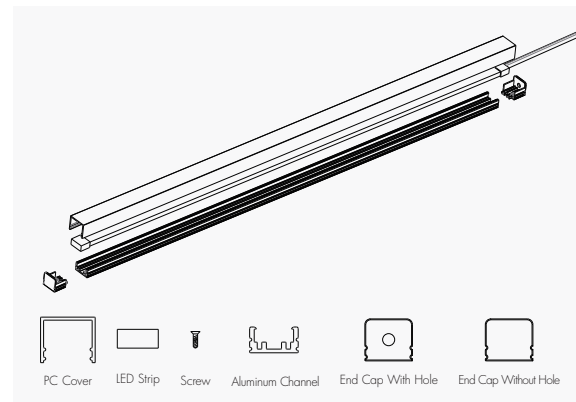

MAWS-6930

- Material: Anodized Aluminum 6063
- Color: Silver
- Cover: Regular PC diffuser (milky)
- Width*Height: 17.6*8.5mm [0.69*0.3in.]
- Max. Length: Profile 3M [9.84ft.], cover 20M [65.6ft.]
- End cap: /
- Clip/Screw: 3pcs/M [3pcs/39.4in.]
- Match Strip Width: Waterproof strip in 14mm [0.55in.]
- Linear LED Density@milky cover: $\geq 120\text{LED/M/Row}$ [36LED/ft.]
- Light Output Rate of Finished Product: 70-80%
- Length of Finished Product: Same as Strip