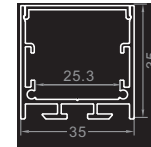

Office Suspension Series

Office Suspension Series

(Unit: mm)

OS-138

Installation Diagram