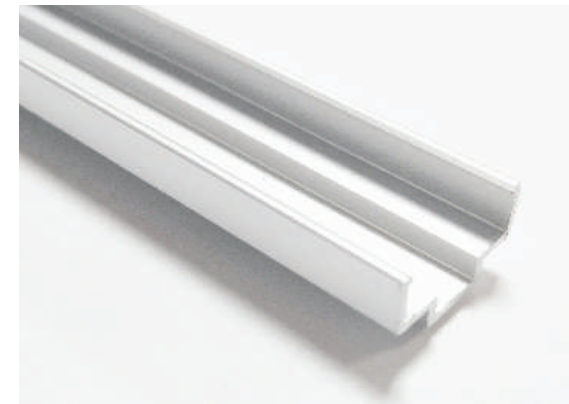

End cap: /

Clip/Screw: 3pcs/M [3pcs/39.4in.]

Match Strip Width: Waterproof strip in 10mm [0.4in.]

Linear LED Density@milky cover: /

Light Output Rate of Finished Product: Same as Strip

Length of Finished Product: Same as Strip