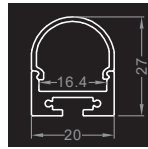

Regular Suspension Series

(Unit: mm)

RS-80106-R

- Material: Anodized Aluminum 6063
- Color: Silver / Black / White
- Cover: Regular PC diffuser (milky / transparent / black)
- Width*Height: 20.3*27mm [0.8*1.06in.]
- Max. Length: Profile 3M [9.84ft.], cover 3M [9.84ft.]
- End cap: 2pcs/unit (1 pc with hole, 1 pc without hole)
- Clip/Screw: 2pcs/M [2pcs/39.4in.]
- Match Strip Width: 12/15mm [0.47/0.59in.]
- Linear LED Density@milky cover: $\geq 120\text{LED}/\text{M}/\text{Row}$ [36LED/ft.]
- Light Output Rate of Finished Product: 70-80%
- Length of Finished Product: Strip Length+ 14mm [0.55in.]