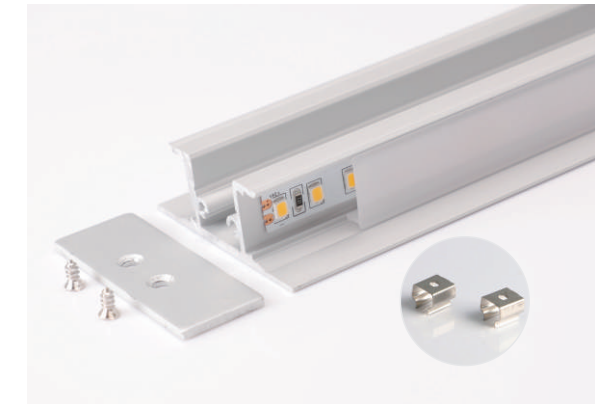

## Wall Washer Series

(Unit: mm)

WW-  
1970

Installation Diagram

- Material: Anodized Aluminum 6063
- Color: Silver / Black / White
- Cover: Regular PC diffuser (milky / transparent / black)
- Width\*Height: 48.5\*17.7mm [1.9\*0.7in.]
- Max. Length: Profile 3M [9.84ft.], cover 20M[65.6ft.]
- End cap: 2pcs/unit (1pc with hole, 1pc without hole)
- Clip/Screw: 2pcs/M [2pcs/39.4in.]
- Match Strip Width: 8/10/12mm [0.31/0.39/0.47in.]
- Linear LED Density@milky cover:  $\geq 120\text{LED/M/Row}$  [36LED/ft.]
- Light Output Rate of Finished Product: 50-60%
- Length of Finished Product: Strip Length+13mm [0.51in.]