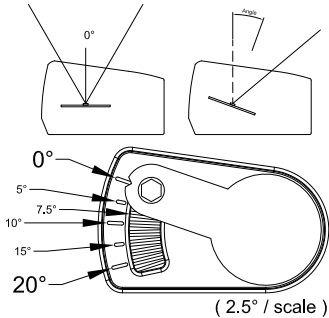

INTEGRAL ADJUSTABLE OPTICAL BOARD