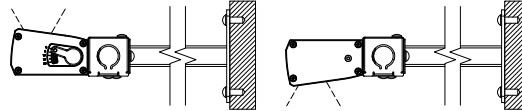

3. EXTENDED ARM MOUNTED