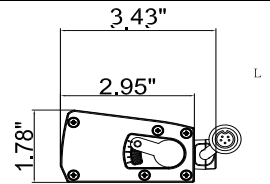

COURTYARD
BY MARRIOTT

- ✓ Flush-mounted fixture
- ✓ Premium Nichia Bin-sorted LEDs
- ✓ Top quality optical beams
- ✓ Universal Voltage
- ✓ Plug and play connectors
- ✓ Full Saturation to over 45 feet
- ✓ Outdoor Locations
- ✓ 5-Year Warranty

HB40SP SERIES

ARCHITECTURAL OUTDOOR LED LINEAR LIGHTING

HB40SP

Performance: 8.8w/ft | 744lm/ft, 12w/ft | 975lm/ft
Beam Angles: 15°, 20°, 30°, 45°, 60°, 75°, 90°, 120°, 13°x17°, 15°x35°, 18°x26°, 18°x58°, 30°x60°
CCT: Static Colors
Control: 0-10v dimming
Fixture lengths: 10", 19", 28", 37", 46"

HB40SP RGB

Performance: 13w/ft
Beam Angles: 15°, 20°, 30°, 45°, 60°, 75°, 90°, 120°, 18°x26°, 18°x58°, 30°x60°
CCT: RGB
Control: DMX self-addressing per fixture or 9"
Fixture lengths: 10", 19", 28", 37", 46"

HB40HP RGSW

Performance: 13w/ft
Beam Angles: 15°, 20°, 30°, 45°, 60°, 75°, 90°, 120°, 18°x26°, 18°x58°, 30°x60°
CCT: RGB
Control: DMX self-addressing per fixture or 9"
Fixture lengths: 10", 19", 28", 37", 46"

PROFILE

INTEGRAL ADJUSTABLE OPTICAL BOARD

MOUNTING OPTIONS

- Surface mount, Ceiling, mount, Wall mount or Extended arm options
- Extended Arm lengths: 6", 12", 24"
- Row mounted or stand-alone
- Cover to conceal wires
- Optional Black, Bronze, White & Silver Powder-coated finish
  –Additional RAL custom colors are available

1. CEILING MOUNTED

2. WALL MOUNTED

3. EXTENDED ARM MOUNTED

Black

Bronze

White

Silver

COLOR TEMPERATURES

CERTIFICATIONS