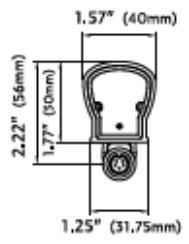

HB30PD SERIES

Exterior Façade Perimeter Outline System

HB3024PD

Performance: 4.4w/ft | 346lm/ft
CCT: Static White
Control: 0-10v dimming
Fixture lengths: 12",24",36",48"

HB3018PD RGB

Performance: 6w/ft
CCT: RGB
Control: DMX self-addressing/fixture, 12", or 4"
Fixture lengths: 12",24",36",48"

HB3036PD RGBW

Performance: 6w/ft
CCT: RGBW
Control: DMX self-addressing/fixture, 12" or 6"
Fixture lengths: 12",24",36",48"

PROFILE

PROFILE

MOUNTING OPTIONS

- Stainless Flat Adjustable brackets
- Joiner clips for seamless look
- Row mounted or stand-alone