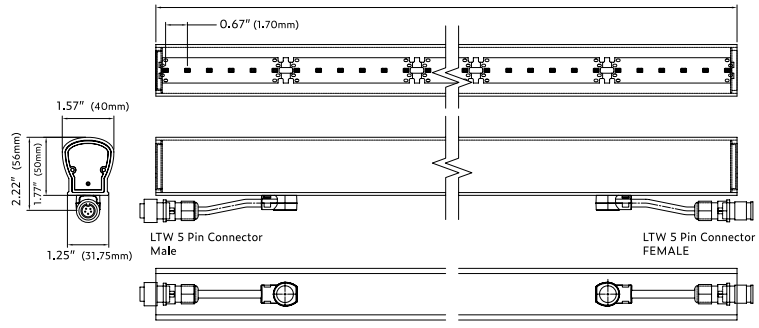

HB30PD SERIES

Exterior Façade Perimeter Outline System

HB3024PD

Performance: 4.4w/ft | 346lm/ft
CCT: Static White
Control: 0-10v dimming
Fixture lengths: 12",24",36",48"

HB3018PD RGB

Performance: 6w/ft
CCT: RGB
Control: DMX self-addressing/fixture, 12", or 4"
Fixture lengths: 12",24",36",48"

HB3036PD RGBW

Performance: 6w/ft
CCT: RGBW
Control: DMX self-addressing/fixture, 12" or 6"
Fixture lengths: 12",24",36",48"

PROFILE

PROFILE

MOUNTING OPTIONS

- Stainless Flat Adjustable brackets
- Joiner clips for seamless look
- Row mounted or stand-alone