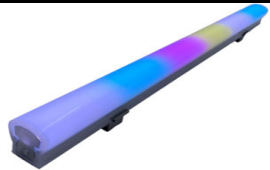

HB30PD SERIES

Exterior Façade Perimeter Outline System

HB3024PD

Performance: 4.4w/ft | 346lm/ft
CCT: Static White
Control: 0-10v dimming
Fixture lengths: 12",24",36",48"

HB3018PD RGB

Performance: 6w/ft
CCT: RGB
Control: DMX self-addressing/fixture, 12", or 4"
Fixture lengths: 12",24",36",48"

HB3036PD RGBW

Performance: 6w/ft
CCT: RGBW
Control: DMX self-addressing/fixture, 12" or 6"
Fixture lengths: 12",24",36",48"

PROFILE

PROFILE

MOUNTING OPTIONS

- Stainless Flat Adjustable brackets
- Joiner clips for seamless look
- Row mounted or stand-alone